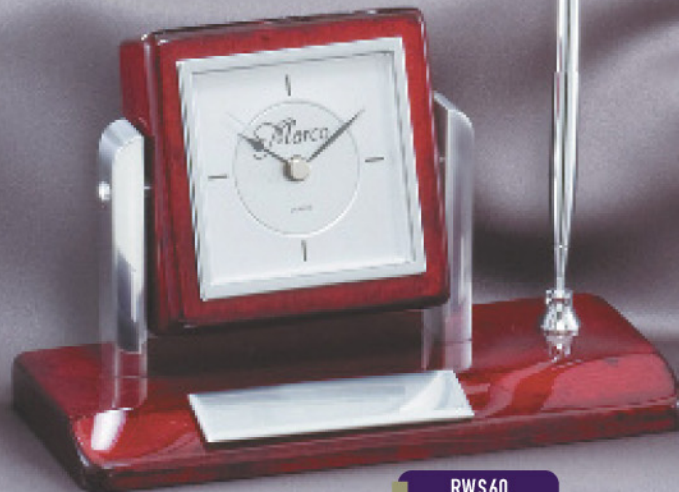

DESK ACCESSORIES

Rosewood, Crystal & Glass

RWS53
4 1/2" L x 3 3/4" D x 6 1/2" H

RWS35
4 1/4" L x 1 3/4" D x 5 1/2" H
7" WIDE OPEN-FOR 3"X5" PICTURE

RWS56
4 3/4" L x 4" D x 7 1/2" H

RWS60
7 1/2" L x 3 1/4" D x 4 1/2" H

RWS38
3 3/4" L x 1 3/4" D x 5" H

RWS86
5 1/4" L x 3 1/2" D x 4 1/4" H